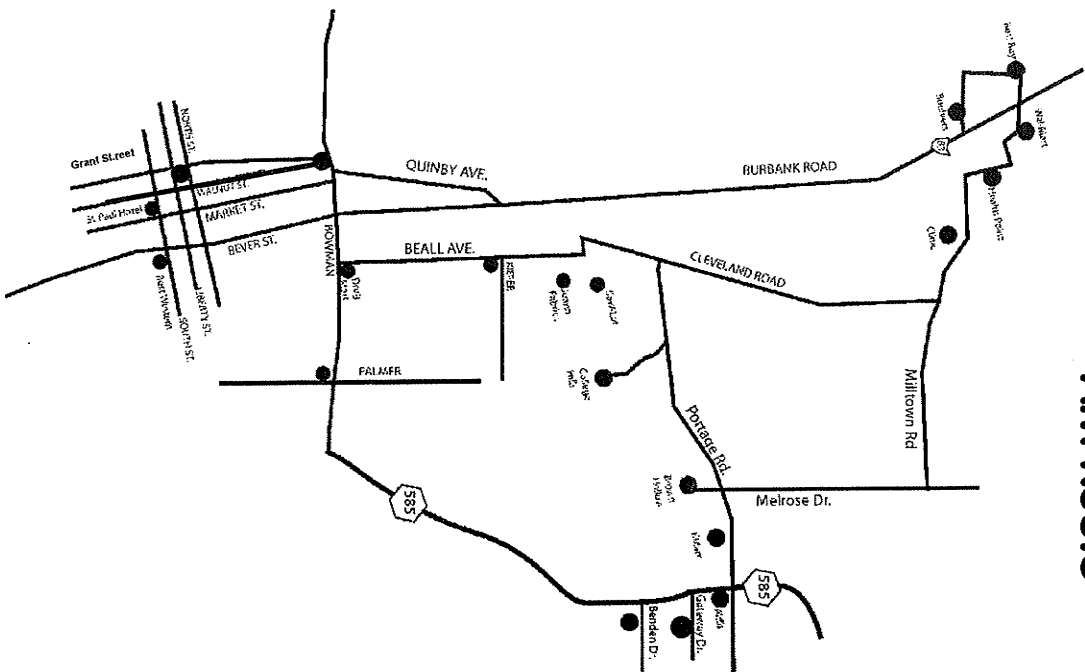

8 am through 3 pm hour

\$2 a ride or College of Wooster or Ohio State University ID required at Boarding

AM Route

Wooster Community Routes

Monday through Friday

Morning and Early Afternoon Schedule

beginning at 8 am through the 3 pm hour

- :00 - South & Bever :23 - K-Mart
- :01 - South & Market :27 - 2285 Benden Dr.
- (St. Paul Hotel) :28 - Gateway Drive
- :03 - Grant & North Social Security
- :04 - Bowman & Walnut :29 - ALDI's
- :07 - Bowman & Palmer :35 - Cleveland Clinic
- :11 - Drug Mart Milltown
- (Beall Avenue) :38 - Healthpoint
- :13 - Beall & Kieffer :40 - Walmart
- :15 - JoAnn Fabrics :42 - Best Buy
- :16 - Sav-a-Lot :44 - Buehler's
- :18 - College Hills Milltown
- :21 - Brown Hollow :52 - Best Western

Evening Schedule

beginning at 4 pm through 9 pm hour

- :00 - OARDC campus of OSU
- :06 - South & Market (St. Paul Hotel)
- :09 - Grant & North
- :11 - Bowman & Walnut
- :14 - Bowman & Palmer
- :17 - Drug Mart
- :19 - Lowry Center
- :21 - Beall & Kieffer
- :23 - JoAnn Fabrics
- :24 - Sav-a-Lot
- :31 - WalMart
- :35 Best Buy
- :37 Bueller's Milltown
- :47 Best Western
- :53 OARDC

PM Route

4 pm through 9 pm hour