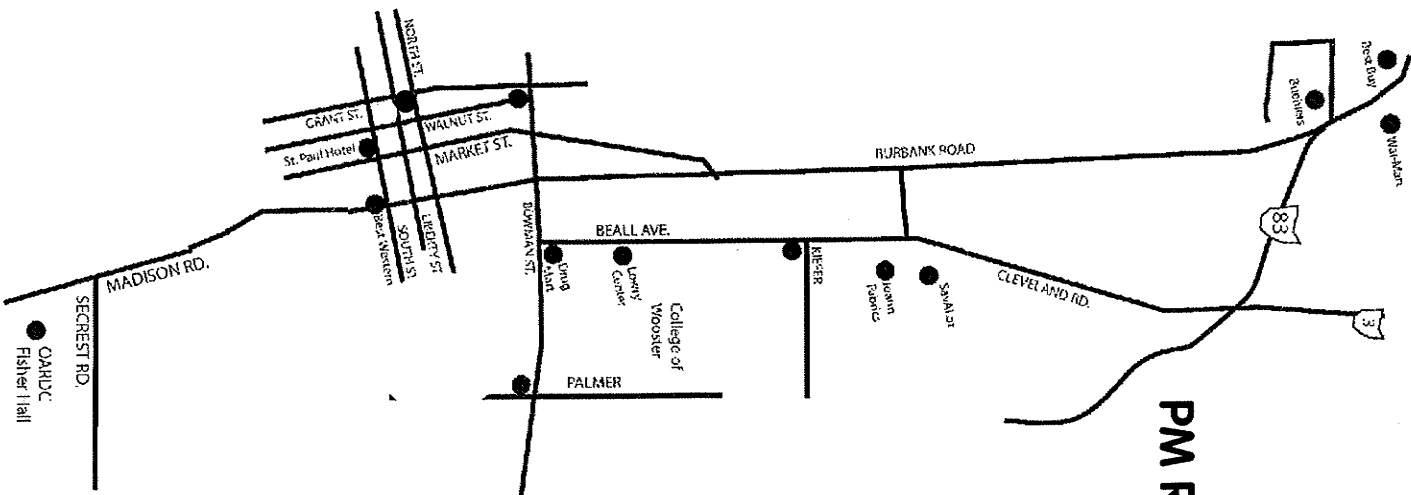

8 am through 3 pm hour

\$2 a ride or College of Wooster or Ohio State University ID required at Boarding

AM Route

Wooster Community Routes

Monday through Friday

Morning and Early Afternoon Schedule

beginning at 8 am through the 3 pm hour

- :00 - South & Bever :23 - K-Mart
- :01 - South & Market :27 - 2285 Benden Dr.
- (St. Paul Hotel) :28 - Gateway Drive
- :03 - Grant & North Social Security
- :04 - Bowman & Walnut :29 - ALDI's
- :07 - Bowman & Palmer :35 - Cleveland Clinic
- :11 - Drug Mart Milltown
- (Beall Avenue) :38 - Healthpoint
- :13 - Beall & Kieffer :40 - Walmart
- :15 - JoAnn Fabrics :42 - Best Buy
- :16 - Sav-a-Lot :44 - Buehler's
- :18 - College Hills Milltown
- :21 - Brown Hollow :52 - Best Western

Evening Schedule

beginning at 4 pm through 9 pm hour

- :00 - OARDC campus of OSU
- :06 - South & Market (St. Paul Hotel)
- :09 - Grant & North
- :11 - Bowman & Walnut
- :14 - Bowman & Palmer
- :17 - Drug Mart
- :19 - Lowry Center
- :21 - Beall & Kieffer
- :23 - JoAnn Fabrics
- :24 - Sav-a-Lot
- :31 - WalMart
- :35 Best Buy
- :37 Bueller's Milltown
- :47 Best Western
- :53 OARDC

PM Route

4 pm through 9 pm hour