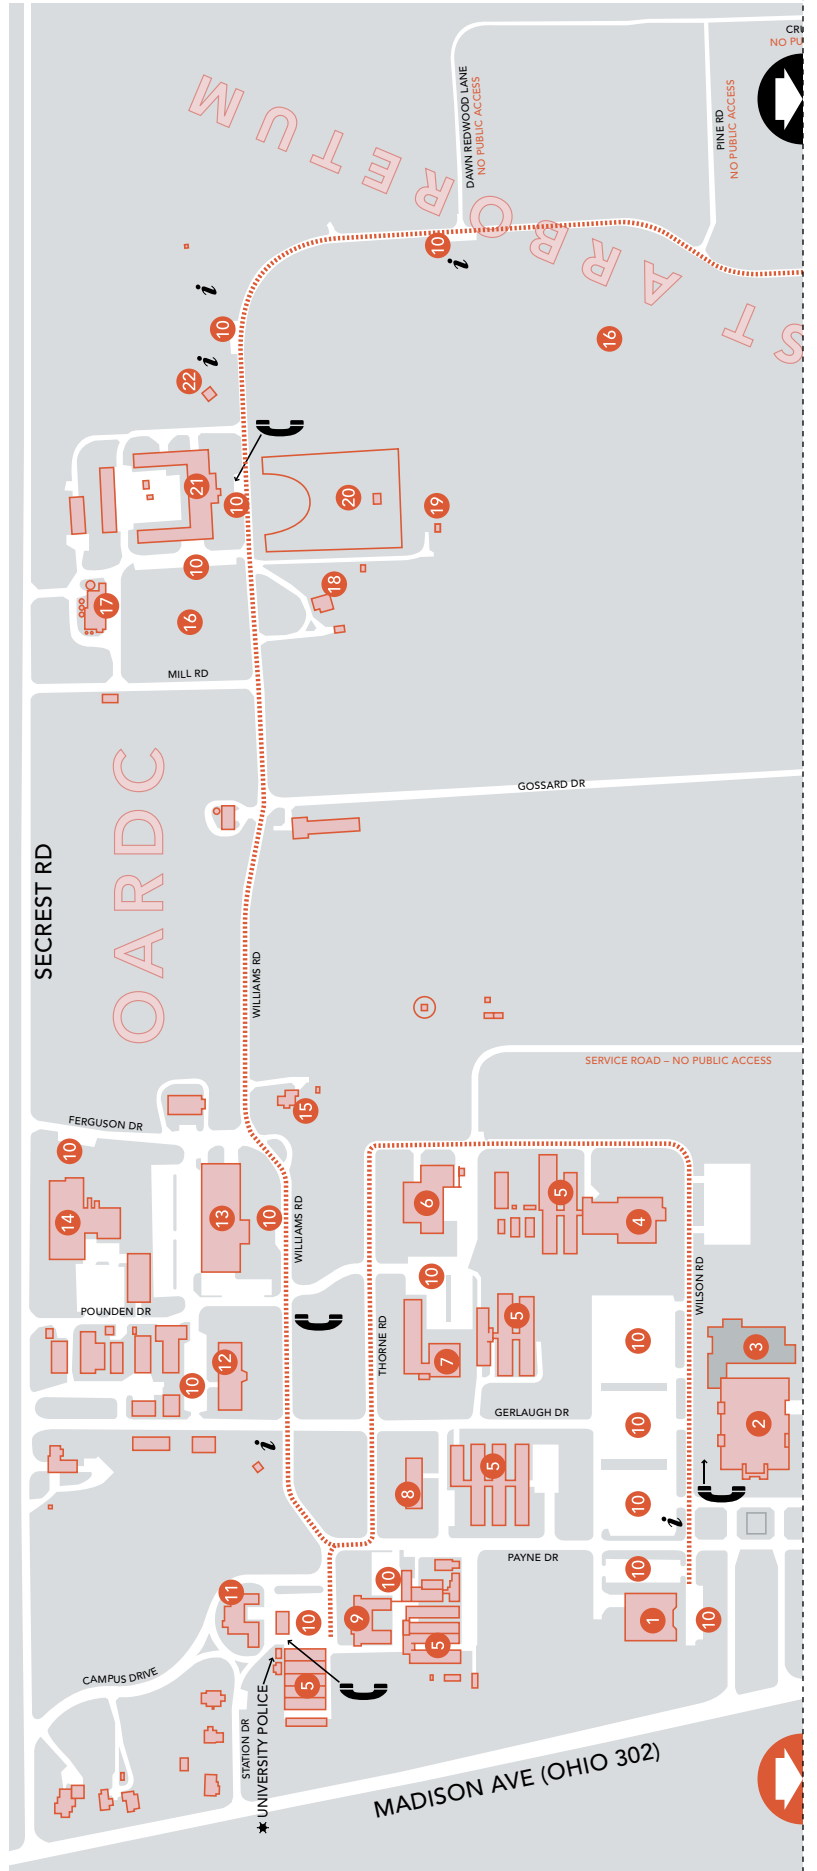

OARDC Wooster Campus Driving Tour Map

Instructions:

1. Print out both pages.
2. Trim along the dotted lines as indicated.
3. Align arrows as shown below:

4. Tape together.

- 01** Research Services Building
- 02** Fisher Auditorium
- 03** Arden Shisler Center for Education and Economic Development
- 04** Selby Hall
- 05** Greenhouses
- 06** Agricultural Engineering Building
- 07** Williams Hall
- 08** Gourley Hall
- 09** Thorne Hall
- 10** Parking
- 11** Administration Building

- 12** Gerlaugh Hall
- 13** Physical Plant
- 14** Food Animal Health Research Program Building
- 15** Simon Rice House
- 16** Crablandia
- 17** Feed Mill
- 18** Barnhardt Rice House
- 19** Weather Station
- 20** Garden of Roses of Legend and Romance
- 21** Research Operations and Service Building
- 22** Secret Arboretum and Visitor Pavilion
- 23** Agricultural Technical Institute