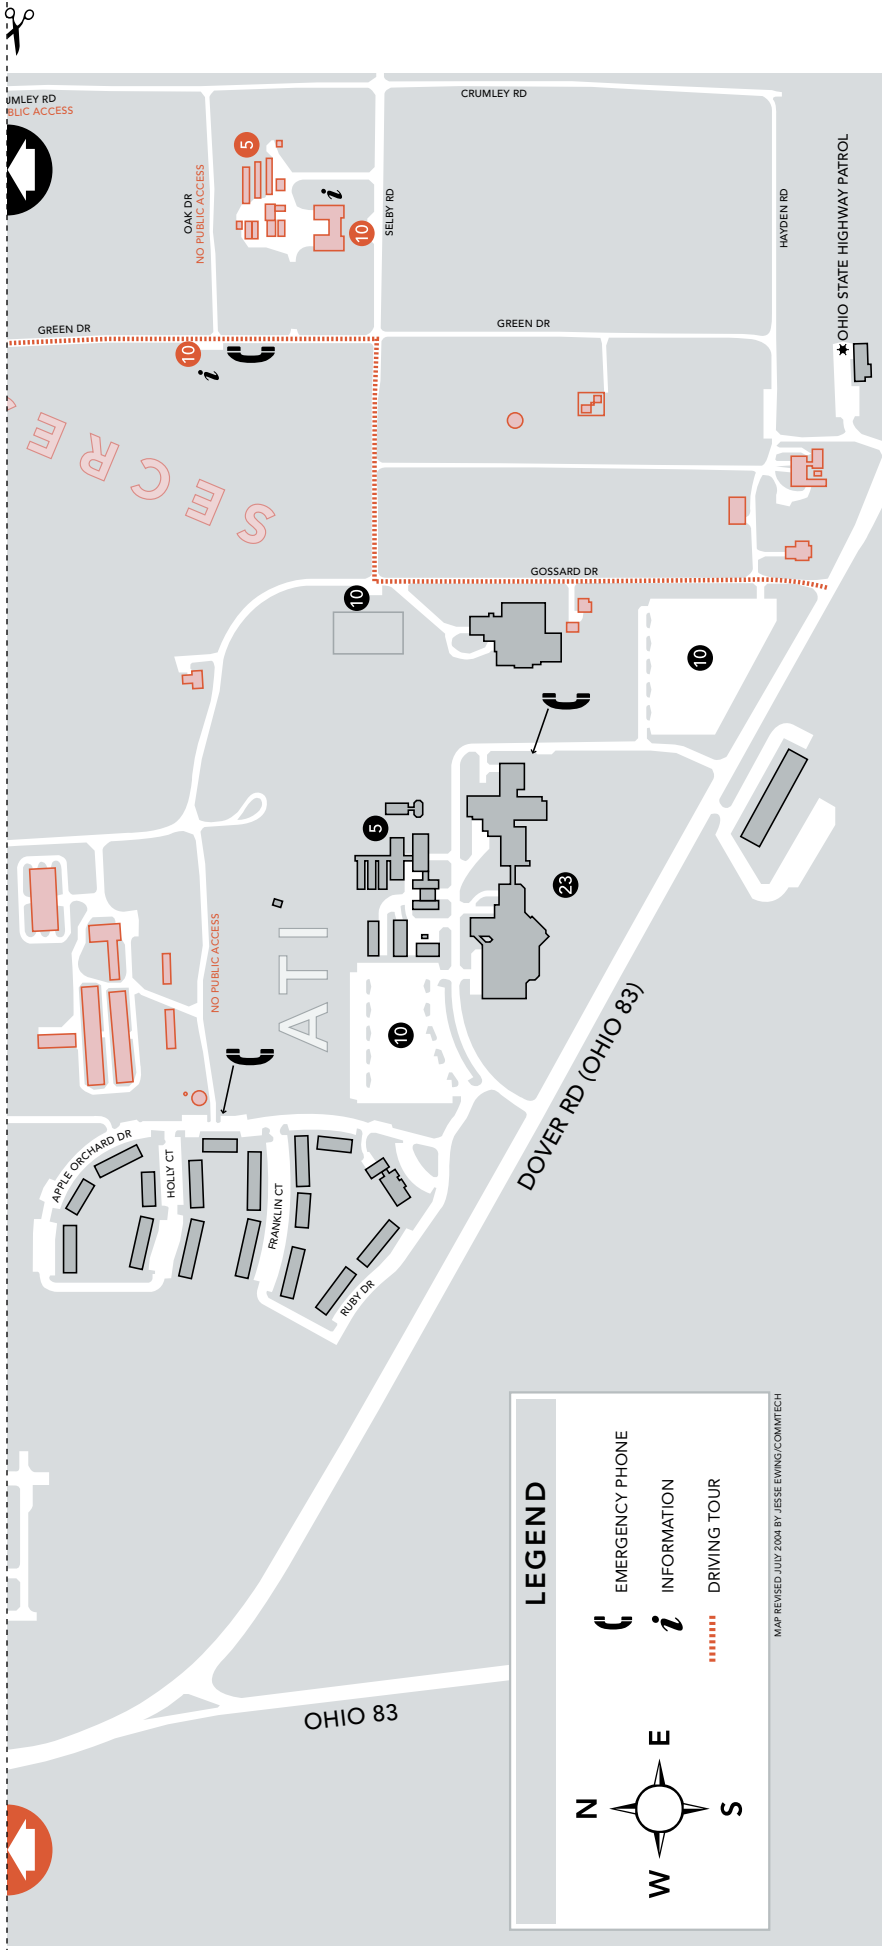

OARDC Wooster Campus Driving Tour Map

Instructions:

1. Print out both pages.
2. Trim along the dotted lines as indicated.
3. Align arrows as shown below:

4. Tape together.

- 01** Research Services Building
- 02** Fisher Auditorium
- 03** Arden Shisler Center for Education and Economic Development
- 04** Selby Hall
- 05** Greenhouses
- 06** Agricultural Engineering Building
- 07** Williams Hall
- 08** Gourley Hall
- 09** Thorne Hall
- 10** Parking
- 11** Administration Building

- 12** Gerlaugh Hall
- 13** Physical Plant
- 14** Food Animal Health Research Program Building
- 15** Simon Rice House
- 16** Crablandia
- 17** Feed Mill
- 18** Barnhardt Rice House
- 19** Weather Station
- 20** Garden of Roses of Legend and Romance
- 21** Research Operations and Service Building
- 22** Secret Arboretum and Visitor Pavilion
- 23** Agricultural Technical Institute